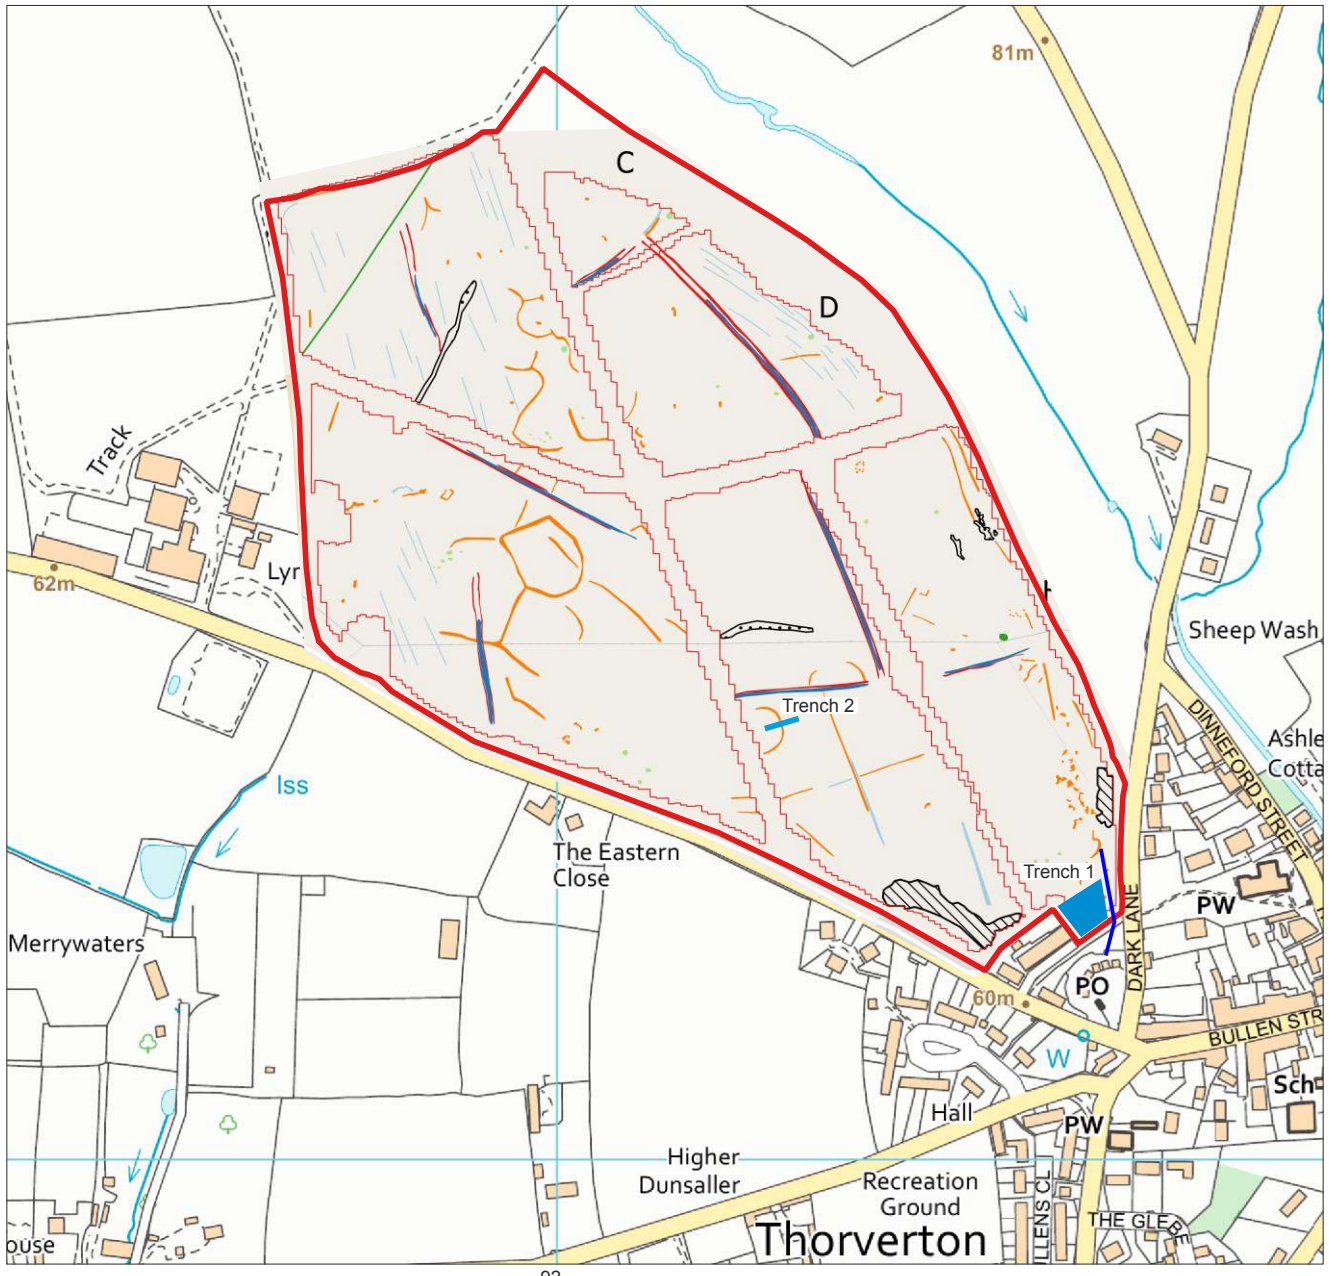

Ordnance Survey © Crown Copyright 2019. All rights reserved. Licence number 100022432

02

- Geophysical survey area
- Excavation areas 1-2
- Overhead 11kv electricity cable

PROJECT

Land off Dark Lane, Thoverton, Devon

TITLE

Fig. 1: Location of proposed excavation areas